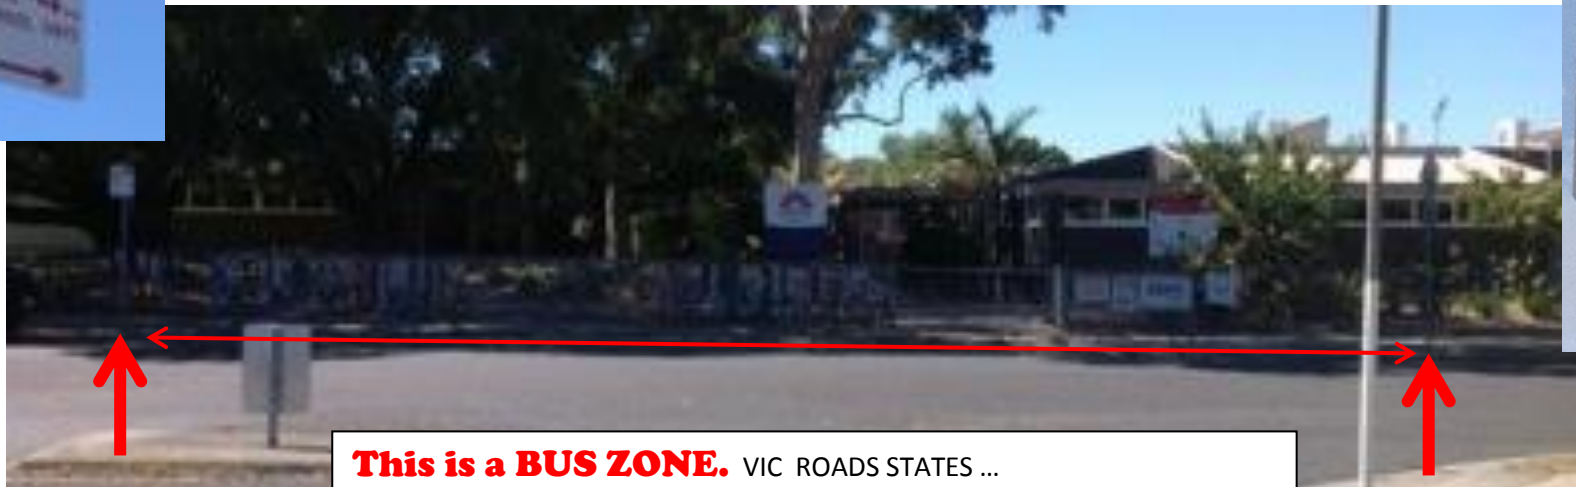

# KINGSWOOD PRIMARY SCHOOL

**This is a NO PARKING area.** VIC ROADS STATES ...

**No parking signs**

You are allowed **two minutes** (or the time specified on the sign) in a 'No Parking' area only if you **remain within three metres** of the vehicle and you are picking up or dropping off passengers or goods.

<http://www.vicroads.vic.gov.au/Home/SafetyAndRules/RoadRules/Parking.htm>

**This is a BUS ZONE.** VIC ROADS STATES ...

**Zone signs**

Bus Zone – Only for public buses.

**DO NOT PARK OR STOP HERE 8am–4pm SCHOOL DAYS**